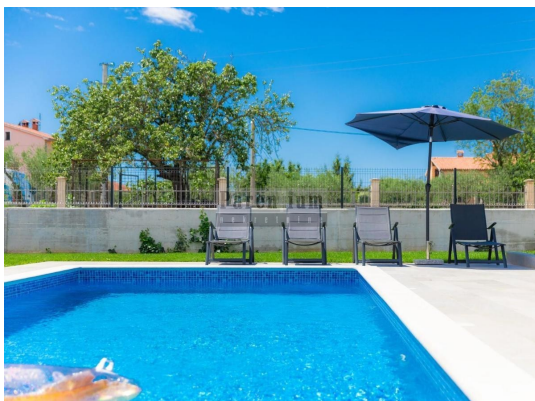

PARENTIUM NEKRETNINE

Bračka 41, 52440 Poreč

mail: info@parentium-nekretnine.com

web: www.parentium-nekretnine.com

info: +385 95 359 5158 | +385 97 653 7679

Code :	00967
Location :	Poreč
Building size :	113 m²
Lot size :	650 m²
Distance from center :	200 m
Distance from sea :	6000 m
Number of floors :	2
Number of rooms :	5
Number of bedrooms :	3
Number of bathrooms :	3
Number of toilets :	1
Swimming pool :	Yes
Parking :	Yes
Basement :	Yes
Electric heating :	Yes
Air conditioning heating :	Yes
Heating by fireplace :	Yes
Year of construction :	2019
Energy efficiency :	Not specified

Price : 620.000 €

Istria, Poreč area

Not far from the town of Porec in a quiet place is located this beautiful villa with a total area of 135 m² located on a plot of approximately 650m².

The villa is spread over two floors, on the ground floor there is one bedroom with its own bathroom, toilet, pantry, and spacious living room with kitchen and dining area. In front of the living room and kitchen there is an exit to the outdoor covered terrace, and a swimming pool with a beach.

On the first floor of the house there are 2 spacious bedrooms, each with its own bathroom. From the bedroom you come out to a beautiful terrace, which is all day bathed in the sun.

In the yard of 505m² there is a large swimming pool of 32m² with a sunbathing area.

In front of the house there is parking for two cars.

Kuća se grije/hladi preko klima uređaja, u dnevnom boravku se nalazi kamin.

Kuća se nalazi na kraju ulice, tako da nema puno prometa ispred same kuće.

Kuća se tokom ljetnih mjeseci iznajmljuje. U slučaju da se kupac odluči, može odmah krenuti za iznajmljivanjem već u 2023.g. gdje je osigurana popunjenost od 135 dana.